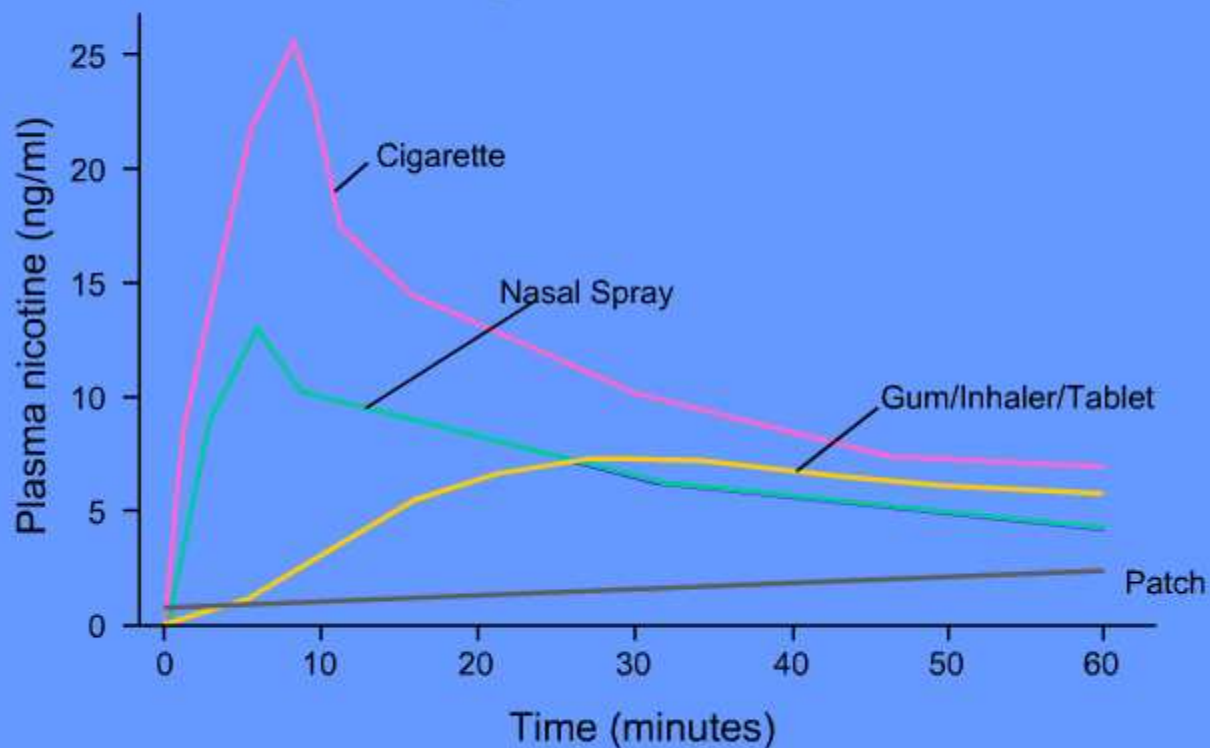

# Plasma nicotine levels – contrast between cigarettes and NRT

Adapted from: Tobacco Advisory Group of the Royal College of Physicians 2000.